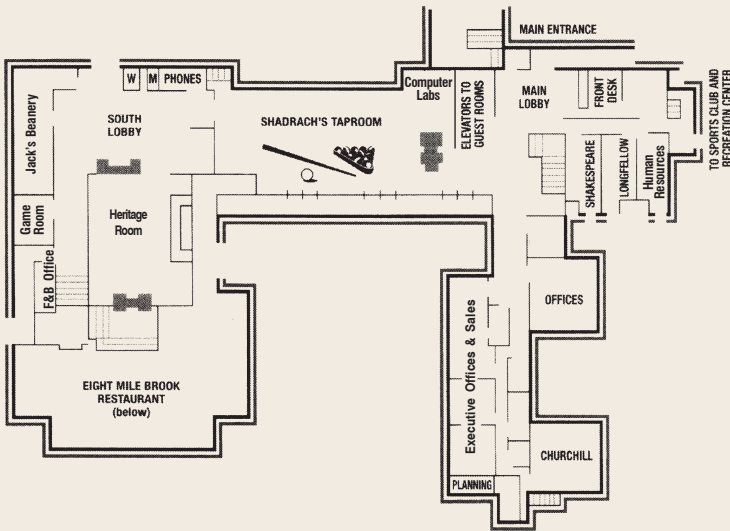

HERITAGE

HOTEL

GOLF ♦ SPA ♦ CONFERENCE CENTER

Heritage - Main Level

Heritage - Lower Level

Situated in the picturesque Litchfield Hills of Northwest Connecticut is the Heritage Hotel. Rich New England traditions enhance every element of this complete conference and resort facility, setting the standard for excellence in the meetings industry for over 25 years.

ACCOMMODATIONS

- 163 spacious guest rooms and suites
- Complimentary high speed Internet
- 2 phone lines in each room
- Sealy pillow-top mattresses for a restful sleep
- Coffee maker
- Hair dryer, iron, and full-size ironing board in all rooms
- Room Service
- In-room safes